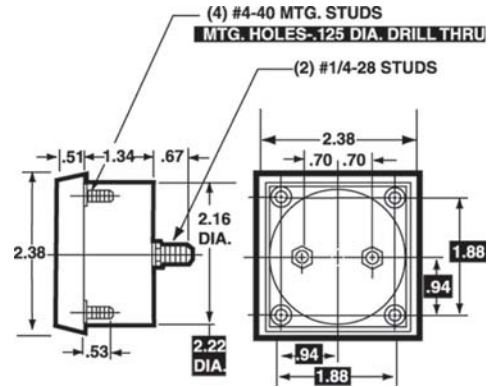

Century Style Analog Panel Meters

Dimensions

1 = Panel Meter Cut-out Dimensions

1-1/2"-Models 2121, 2121T, 2141,

2-1/2"-Models 2122, 2122T, 2142, 2152, 2182

3-1/2"-Models 2123, 2123T, 2143, 2153, 2183

3-1/2"-Model 2173

4-1/2"-Model 2174

4-1/2"-Model 2124, 2124T, 2144, 2154, 2184