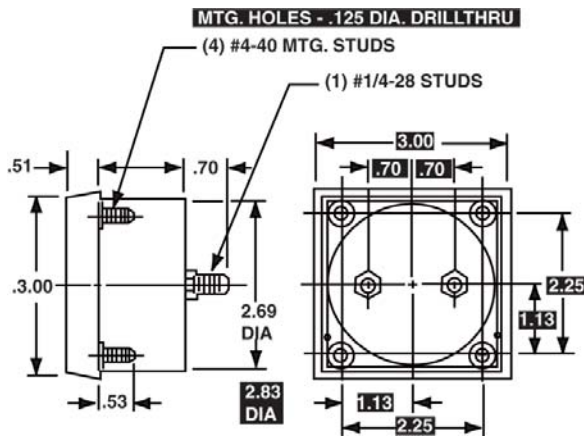

Century Style Analog Panel Meters

Dimensions

1 = Panel Meter Cut-out Dimensions

1-1/2"-Models 2121, 2121T, 2141,

2-1/2"-Models 2122, 2122T, 2142, 2152, 2182

3-1/2"-Models 2123, 2123T, 2143, 2153, 2183

3-1/2"-Model 2173

4-1/2"-Model 2174

4-1/2"-Model 2124, 2124T, 2144, 2154, 2184