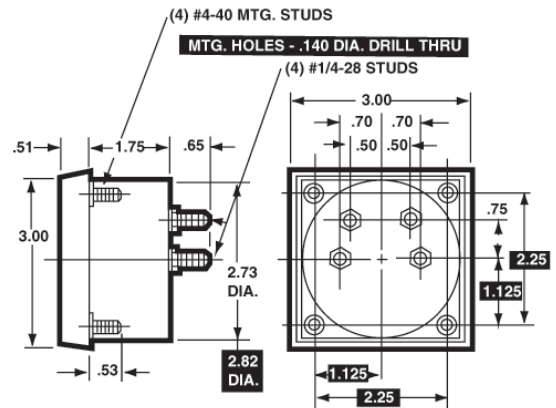

Century Style Analog Panel Meters

Dimensions

1 = Panel Meter Cut-out Dimensions

1-1/2"-Models 2121, 2121T, 2141,

2-1/2"-Models 2122, 2122T, 2142, 2152, 2182

3-1/2"-Models 2123, 2123T, 2143, 2153, 2183

3-1/2"-Model 2173

4-1/2"-Model 2174

4-1/2"-Model 2124, 2124T, 2144, 2154, 2184