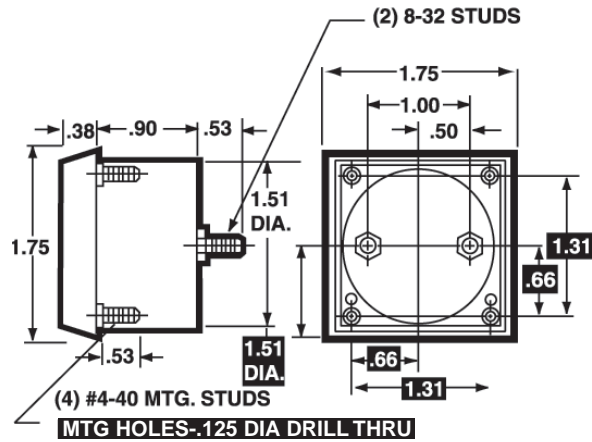

Century Style Analog Panel Meters

Dimensions

1 = Panel Meter Cut-out Dimensions

1-1/2"-Models 2121, 2121T, 2141,

2-1/2"-Models 2122, 2122T, 2142, 2152, 2182

3-1/2"-Models 2123, 2123T, 2143, 2153, 2183

3-1/2"-Model 2173

4-1/2"-Model 2174

4-1/2"-Model 2124, 2124T, 2144, 2154, 2184