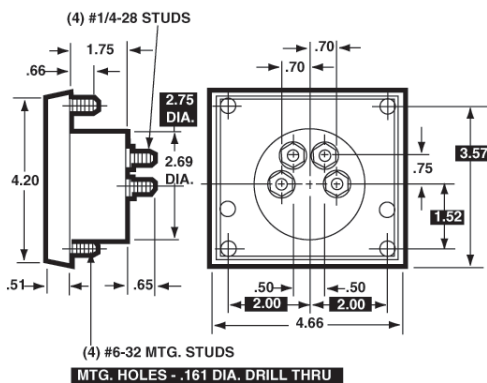

Century Style Analog Panel Meters

Dimensions

1 = Panel Meter Cut-out Dimensions

1-1/2"-Models 2121, 2121T, 2141,

2-1/2"-Models 2122, 2122T, 2142, 2152, 2182

3-1/2"-Models 2123, 2123T, 2143, 2153, 2183

3-1/2"-Model 2173

4-1/2"-Model 2174

4-1/2"-Model 2124, 2124T, 2144, 2154, 2184